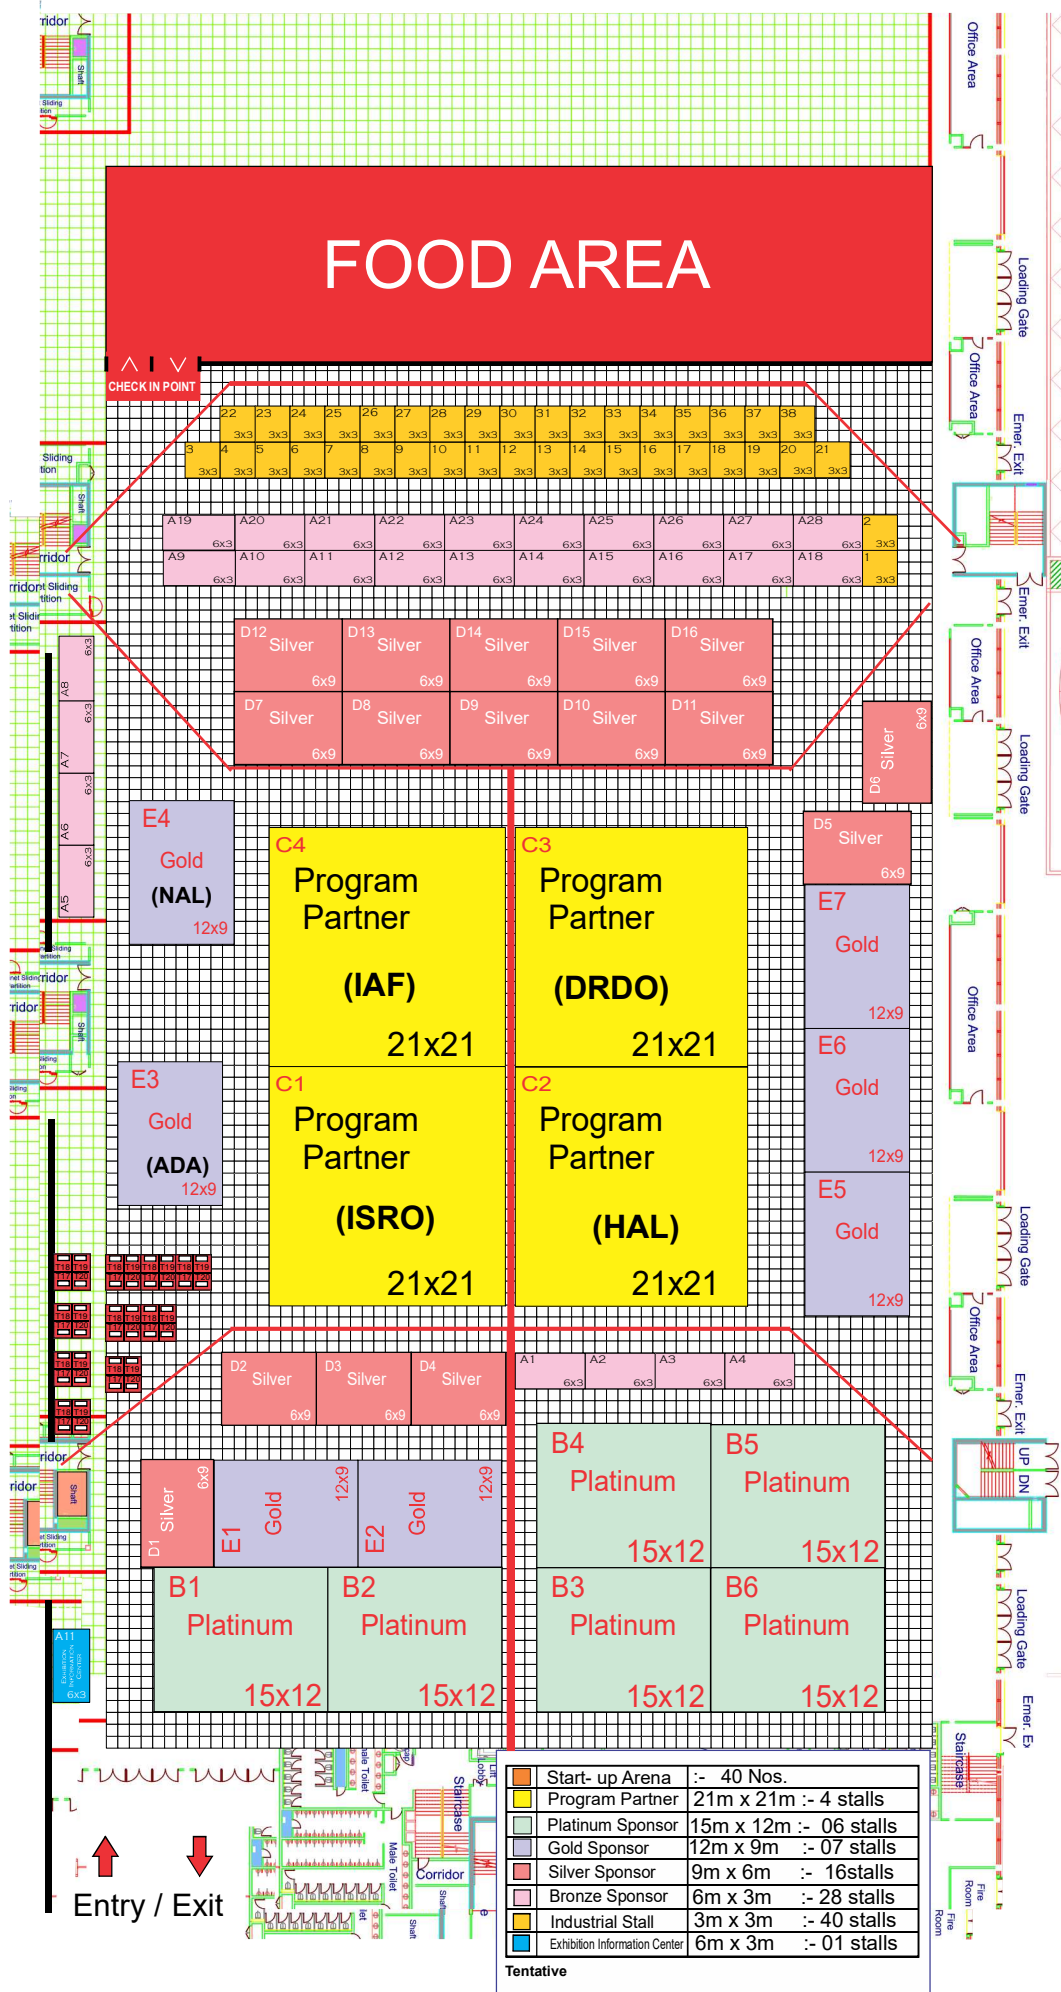

EXHIBITION FLOOR PLAN

	Start-up Arena	:- 40 Nos.
	Program Partner	21m x 21m :- 4 stalls
	Platinum Sponsor	15m x 12m :- 06 stalls
	Gold Sponsor	12m x 9m :- 07 stalls
	Silver Sponsor	9m x 6m :- 16stalls
	Bronze Sponsor	6m x 3m :- 28 stalls
	Industrial Stall	3m x 3m :- 40 stalls
	Exhibition Information Center	6m x 3m :- 01 stalls

Tentative